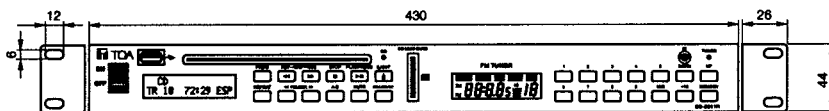

■SPECIFICATIONS

Power Source	220 ~ 240 V AC, 50/60 Hz
Power Consumption	15 W
CD Frequency Response	20 - 20,000 Hz, ±3 dB
Tuner Receiving Frequency	87.5 - 108 MHz (50 kHz step)
Audio Input	FM 75 ohms unbalanced antenna terminals, USB port for memory stick (support up to 32GB), SD/MMC card slot (support up to 32GB)
Audio Output	RCA audio output for FM L and R channels, RCA audio output for CD L and R channels, RCA audio output for PRIORITY L and R channels
Channels of Memory Tuner	30 Channels in total for FM broadcasts
Indicators	CD Player : LED, Tuner FM : LED
Operating Temperature	0°C to 40°C
Finish	Front Panel : Steel Plate, Color Black Case : Steel Plate, Color Black
Dimensions	482 (W) X 44 (H) X 250 (D) in mm
Weight	3.6 kg (without accessories)
Accessories	AC Power cord FM radio Antenna Remote Control

■APPEARANCE

Rear View

Top View

Side View

Front View

Remote Control

UNIT : mm SCALE : 1/5