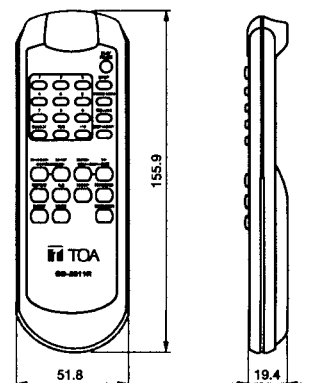

■SPECIFICATIONS

Power Source	220 ~ 240 V AC, 50/60 Hz
Power Consumption	15 W
CD Frequency Response	20 - 20,000 Hz, ±3 dB
Tuner Receiving Frequency	87.5 - 108 MHz (50 kHz step)
Audio Input	FM 75 ohms unbalanced antenna terminals, USB port for memory stick (support up to 32GB), SD/MMC card slot (support up to 32GB)
Audio Output	RCA audio output for FM L and R channels, RCA audio output for CD L and R channels, RCA audio output for PRIORITY L and R channels
Channels of Memory Tuner	30 Channels in total for FM broadcasts
Indicators	CD Player : LED, Tuner FM : LED
Operating Temperature	0°C to 40°C
Finish	Front Panel : Steel Plate, Color Black Case : Steel Plate, Color Black
Dimensions	482 (W) X 44 (H) X 250 (D) in mm
Weight	3.6 kg (without accessories)
Accessories	AC Power cord FM radio Antenna Remote Control

■APPEARANCE

Rear View

Top View

Side View

Front View

Remote Control

UNIT : mm SCALE : 1/5